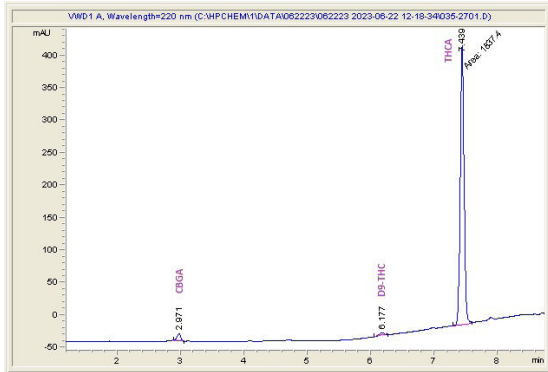

Titan Botanicals

Sample 614-062223-045

Exotic Cherry Cake

Sample Submitted: 06-22-2023; Report Date: 06-27-2023

Exotic Cherry Cake

Plant Material: Flower

Chromatogram